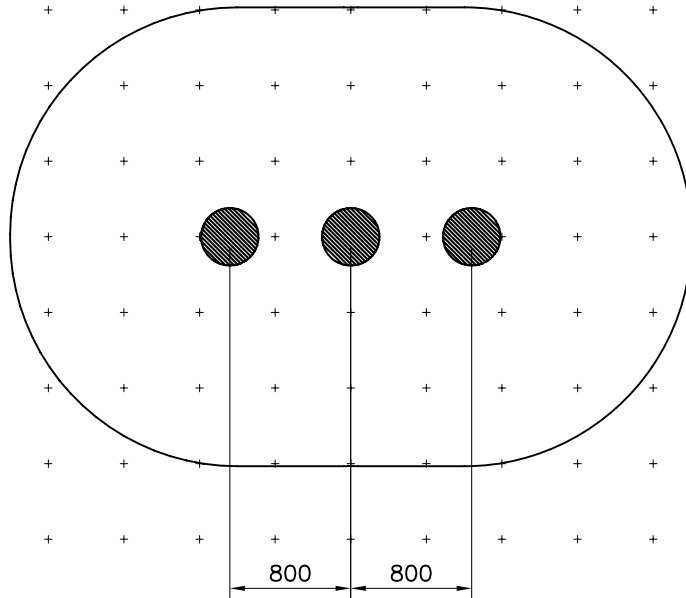

LAPPSET®

BASIC PRODUCTS

ASENNUSOHJE
MONTERINGSANSVISNING
INSTALLATION INSTRUCTION
AUFBAUANLEITUNG
NOTICE D'INSTALLATION

DATE: 12.2.2010

175010

DATE: 12.2.2010

| | | | | | | | | | | | |
|---|----------|--|----------|--|----------|--|-----------|--|----------|---|----------|
| 703322  L 2250 | PCS 3 | 702286  90x50 | PCS 1 | 900240  8x70 | PCS 8 | 901787  L 704 | PCS 2 | 902487  65x65 | PCS 1 | 905138  GRAY | PCS 3 |
| 905196  GRAY | PCS 3 | 909506  Ø3.5x13 | PCS 4 | 909519  380x380 | PCS 3 | 980131  Ø6x60 | PCS 12 | | PCS | | PCS |
| | PCS | | PCS | | PCS | | PCS | | PCS | | PCS |
| | PCS | | PCS | | PCS | | PCS | | PCS | | PCS |
| | PCS | | PCS | | PCS | | PCS | | PCS | | PCS |
| | PCS | | PCS | | PCS | | PCS | | PCS | | PCS |
| | PCS | | PCS | | PCS | | PCS | | PCS | | PCS |

EN Impact Area 11.7 m²
Grid size = 500 mm.

EN Impact Area 11.7 m²
Max falling height 1500 mm.