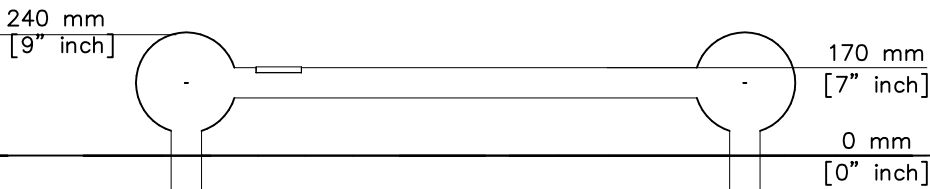

# 1(1)

400 mm  
[1'-4" inch]

Falling Space 10.6 m<sup>2</sup> (114.1 sq ft)  
Max Falling Height 170mm (7" in)

① 701985	PCS	② 702341	PCS
	2		1
		90x50	
③ 902134	PCS	④ 902157	PCS
	2		8
		60x60x2	
⑤ 902424	PCS		PCS
	1		
L 1034			
	PCS		PCS
	PCS		PCS
	PCS		PCS
	PCS		PCS
	PCS		PCS