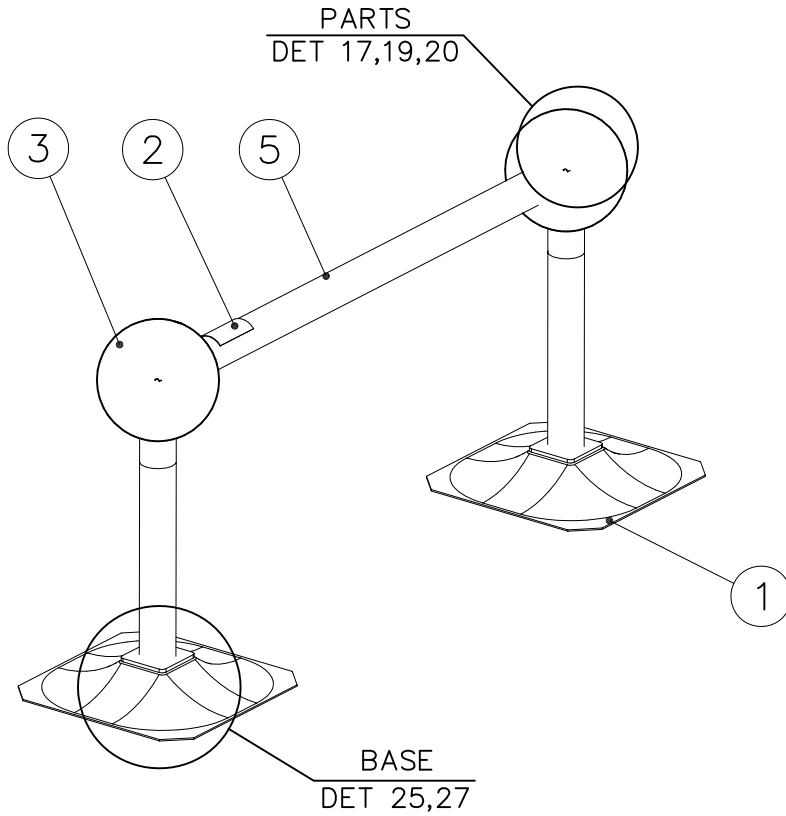

# 1(1)

400 mm  
[1'-4" inch]

Falling Space 10.6 m<sup>2</sup> (114.1 sq ft)  
Max Falling Height 170mm (7" in)

① 701985	PCS	② 702341	PCS
	2		1
		90x50	
③ 902134	PCS	④ 902157	PCS
	2		8
		60x60x2	
⑤ 902424	PCS		PCS
	1		
L 1034			
	PCS		PCS
	PCS		PCS
	PCS		PCS
	PCS		PCS
	PCS		PCS