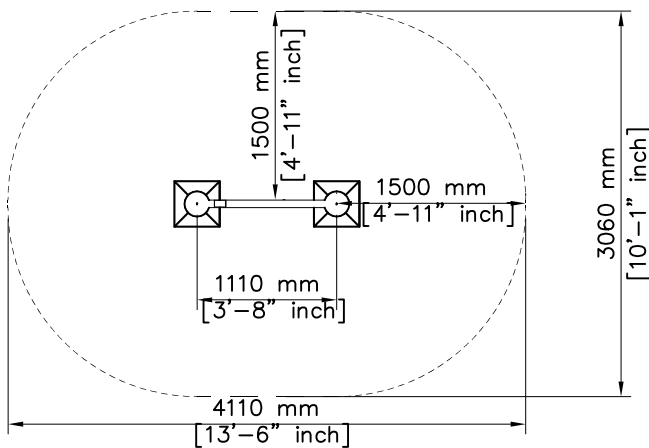

# 1(1)

400 mm  
[1'-4" inch]

Falling Space 10.6 m<sup>2</sup> (114.1 sq ft)  
Max Falling Height 170mm (7" in)

① 701985	PCS	② 702341	PCS
	2		1
		90x50	
③ 902134	PCS	④ 902157	PCS
	2		8
		60x60x2	
⑤ 902424	PCS		PCS
	1		
L 1034			
	PCS		PCS
	PCS		PCS
	PCS		PCS
	PCS		PCS
	PCS		PCS