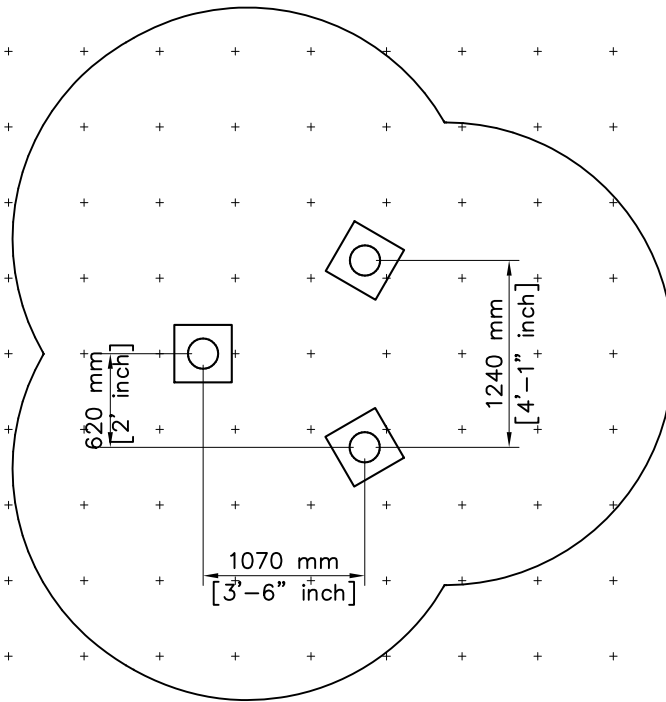

EN Impact Area 15 m² (161 sq ft)
Grid size = 500 mm (20" in)

EN Impact Area 15 m² (161 sq ft)
 Max falling height 1550 mm. (5'-1" in)

Max Falling Height 1550 mm