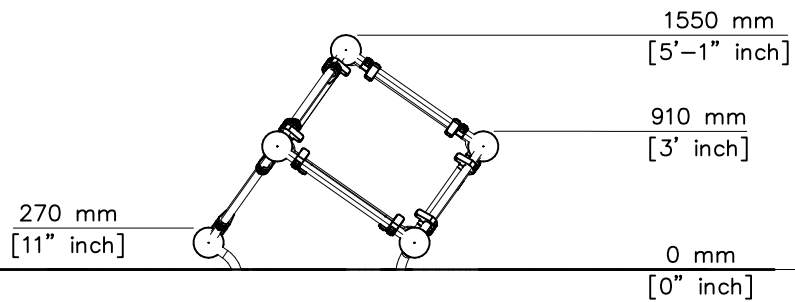

EN Impact Area 15 m² (161 sq ft)
Grid size = 500 mm (20" in)

EN Impact Area 15 m² (161 sq ft)
 Max falling height 1550 mm. (5'-1" in)

Max Falling Height 1550 mm