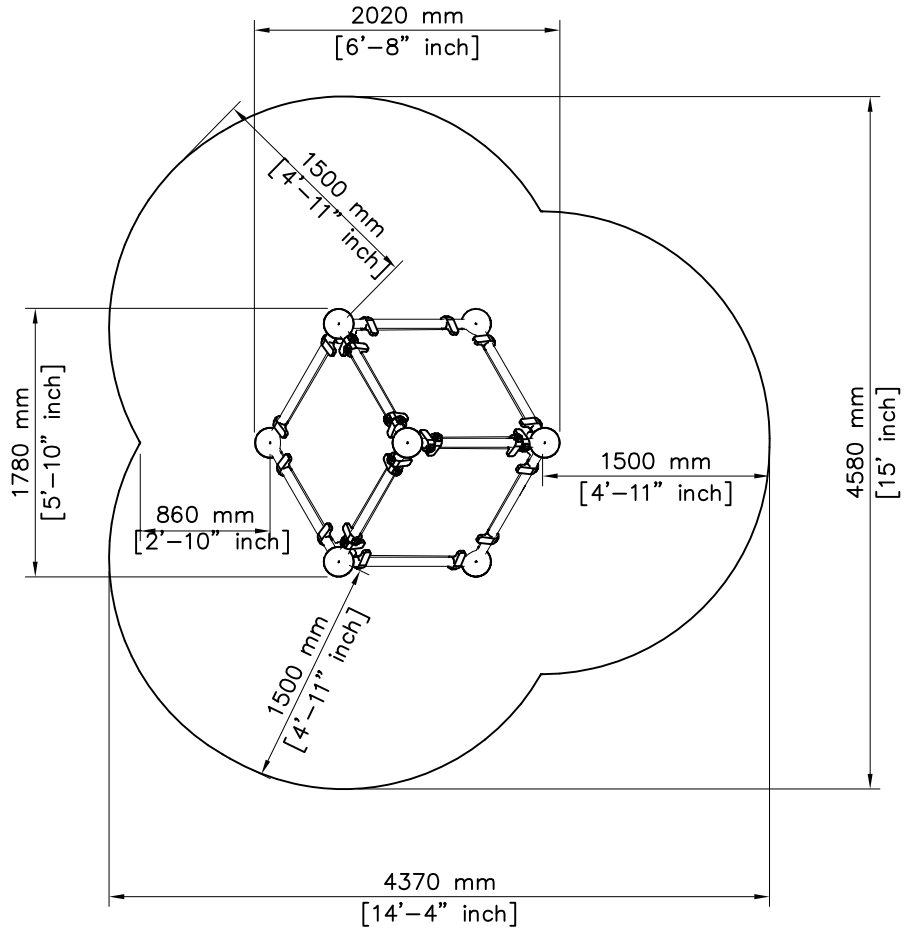

EN Impact Area 15 m² (161 sq ft)
Grid size = 500 mm (20" in)

EN Impact Area 15 m² (161 sq ft)
 Max falling height 1550 mm. (5'-1" in)

Max Falling Height 1550 mm