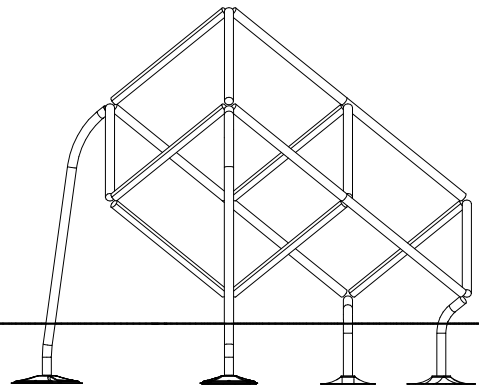

DATE: 22.3.2013

1:50

(A)

(B)

(C)

(D)