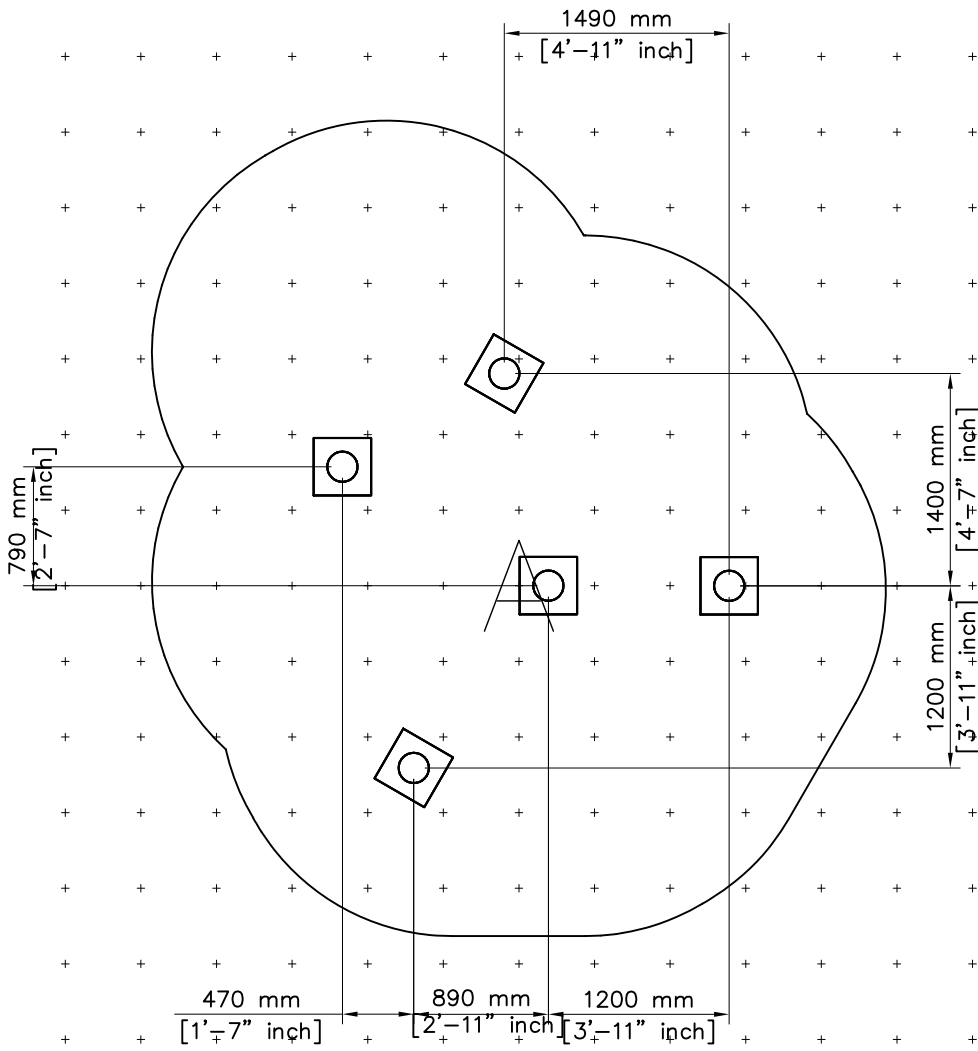

— EN Impact Area 20.1 m² (216 sq ft)
 - - - Falling Space 22 m² (237 sq ft)
 Grid size = 500mm (20" in)

- EN Impact Area 20.1 m² (216 sq ft)
- - - - Falling Space 22 m² (237 sq ft)
- Max Falling Height 2180 mm (7'-2" in)