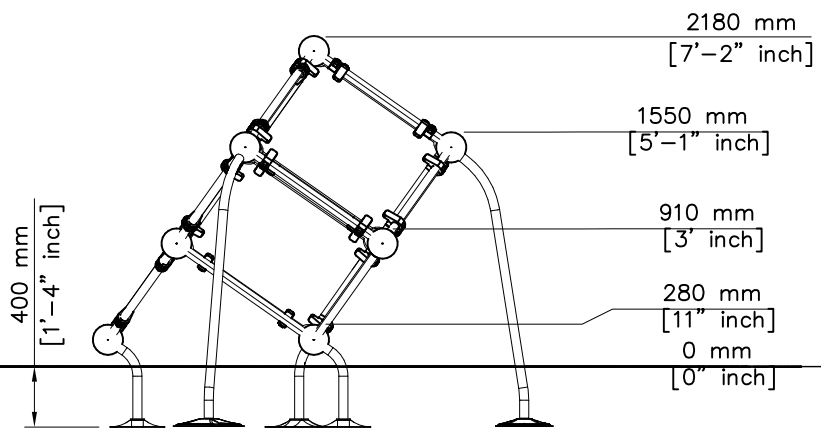

— EN Impact Area 20.1 m² (216 sq ft)
 - - - Falling Space 22 m² (237 sq ft)
 Grid size = 500mm (20" in)

- EN Impact Area 20.1 m² (216 sq ft)
- - - - Falling Space 22 m² (237 sq ft)
- Max Falling Height 2180 mm (7'-2" in)