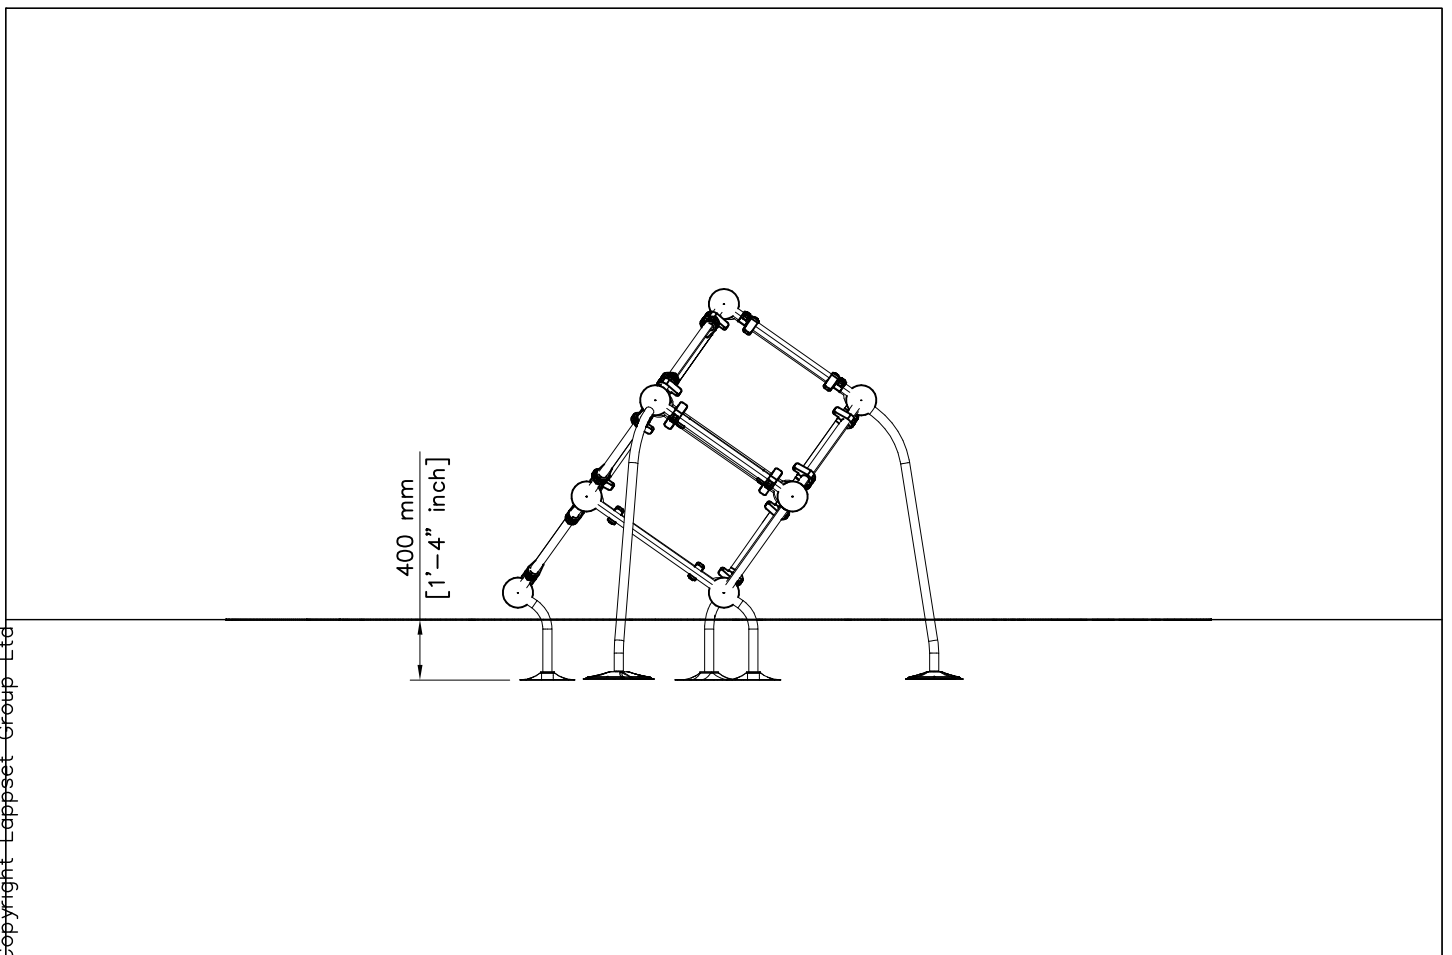

— EN Impact Area 20.1 m² (216 sq ft)
 - - - Falling Space 22 m² (237 sq ft)
 Grid size = 500mm (20" in)

- EN Impact Area 20.1 m² (216 sq ft)
- - - - Falling Space 22 m² (237 sq ft)
- Max Falling Height 2180 mm (7'-2" in)