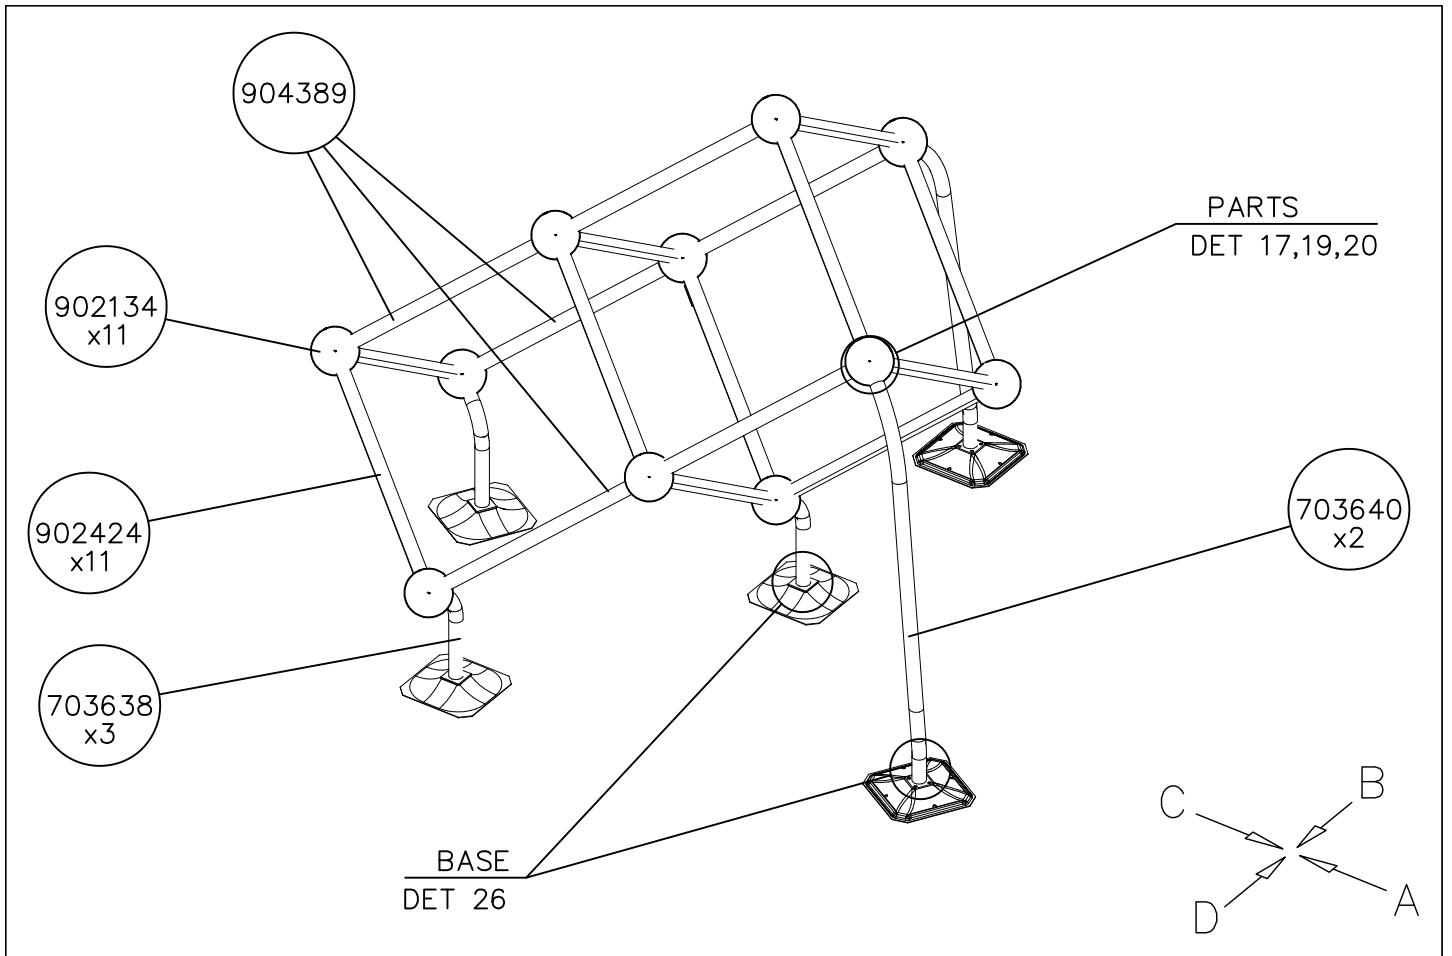

— EN Impact Area 20.1 m² (216 sq ft)
 - - - Falling Space 22 m² (237 sq ft)
 Grid size = 500mm (20" in)

- EN Impact Area 20.1 m² (216 sq ft)
- - - - Falling Space 22 m² (237 sq ft)
- Max Falling Height 2180 mm (7'-2" in)