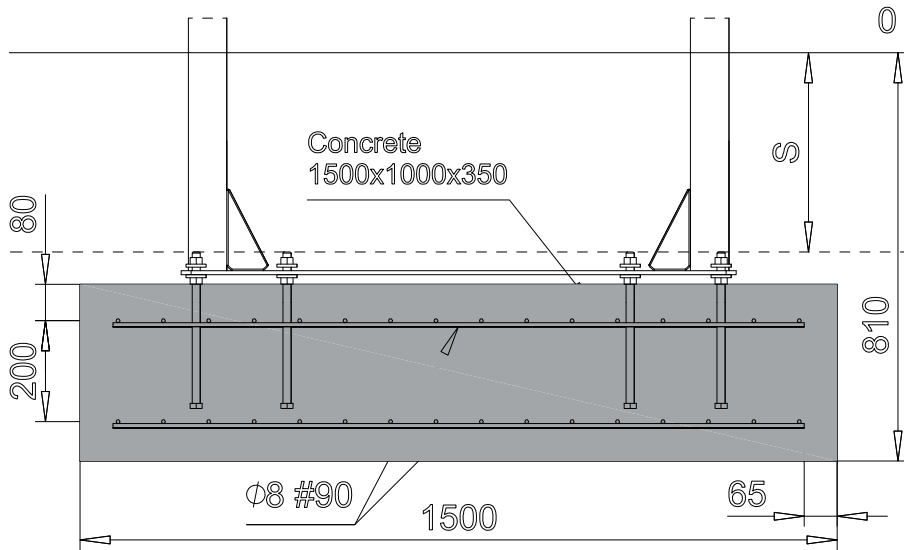

Area of Movement 15.2 m²
 Training Space 3.1 m²
 Max Falling Height 295 mm

1:40

① 906404	PCS	② 909215	PCS
	1		8
		M16x300	
③ 906410	PCS		PCS
	1		
600x1100			
	PCS		PCS
	PCS		PCS
	PCS		PCS
	PCS		PCS
	PCS		PCS

DET 1

DET 2

DET 3