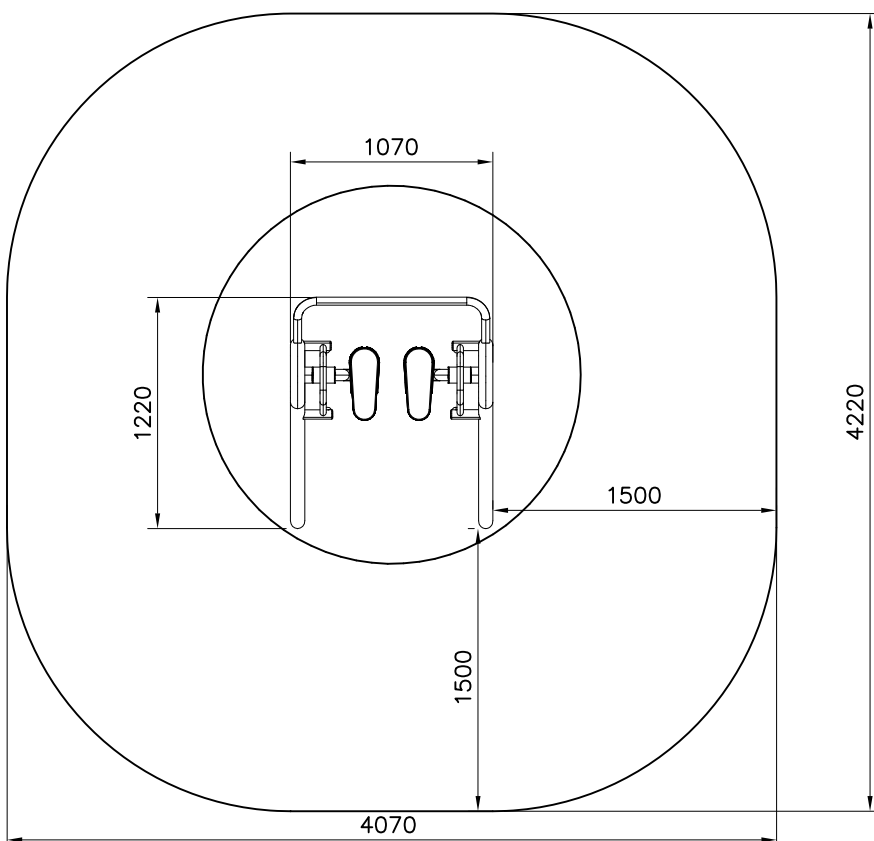

Area of Movement 15.2 m²
 Training Space 3.1 m²
 Max Falling Height 295 mm

1:40

① 906404	PCS	② 909215	PCS
	1		8
		M16x300	
③ 906410	PCS		PCS
	1		
600x1100			
	PCS		PCS
	PCS		PCS
	PCS		PCS
	PCS		PCS
	PCS		PCS

DET 1

DET 2

DET 3