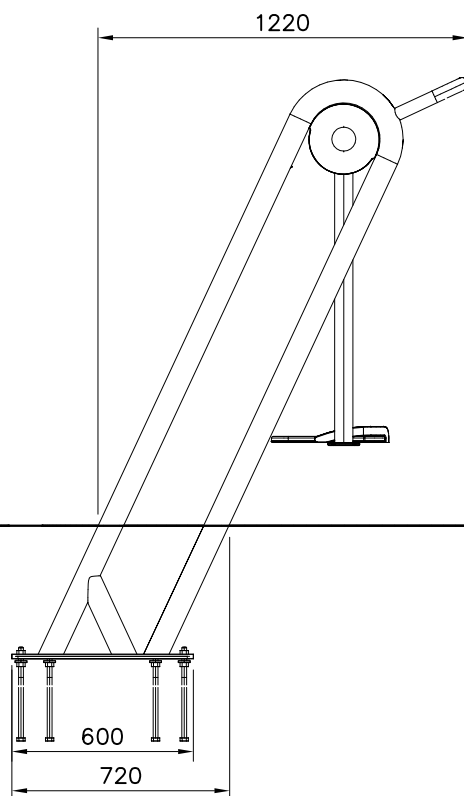

Area of Movement 15.2 m²
 Training Space 3.1 m²
 Max Falling Height 295 mm

1:40

① 906404	PCS	② 909215	PCS
	1		8
		M16x300	
③ 906410	PCS		PCS
	1		
600x1100			
	PCS		PCS
	PCS		PCS
	PCS		PCS
	PCS		PCS
	PCS		PCS