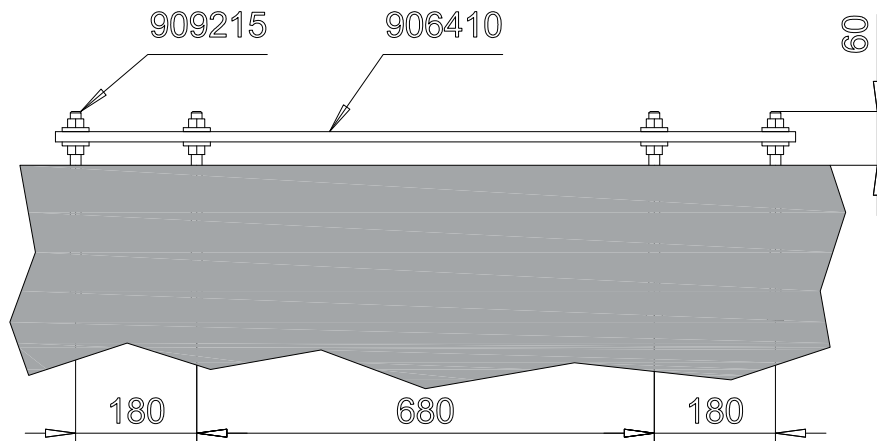

Area of Movement 15.2 m²
 Training Space 3.1 m²
 Max Falling Height 295 mm

1:40

① 906404	PCS	② 909215	PCS
	1		8
		M16x300	
③ 906410	PCS		PCS
	1		
600x1100			
	PCS		PCS
	PCS		PCS
	PCS		PCS
	PCS		PCS
	PCS		PCS

DET 1

DET 2

DET 3