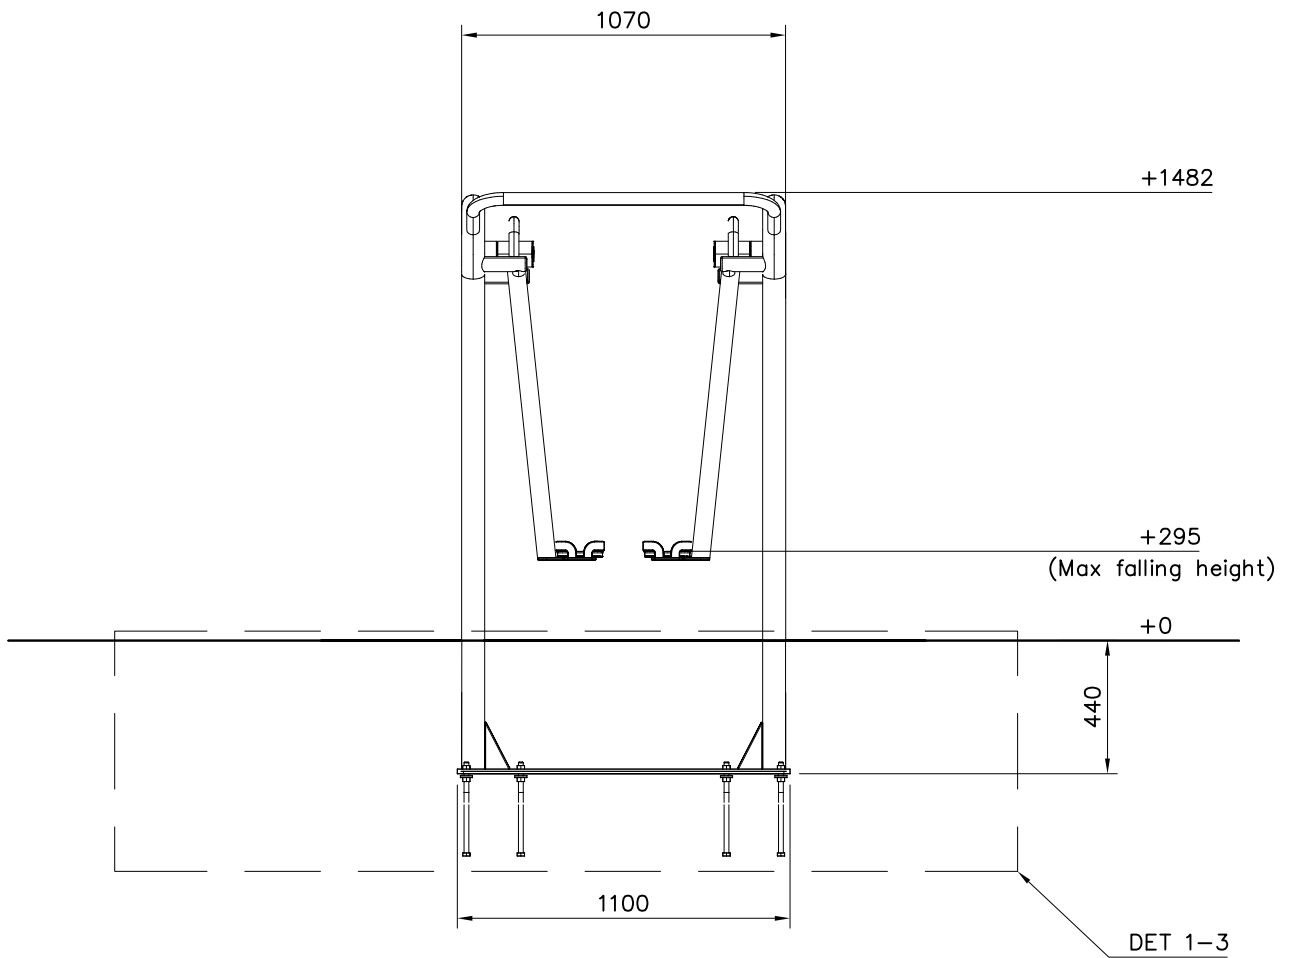

Area of Movement 15.2 m²
 Training Space 3.1 m²
 Max Falling Height 295 mm

1:40

① 906404	PCS	② 909215	PCS
	1		8
		M16x300	
③ 906410	PCS		PCS
	1		
600x1100			
	PCS		PCS
	PCS		PCS
	PCS		PCS
	PCS		PCS
	PCS		PCS

DET 1

DET 2

DET 3