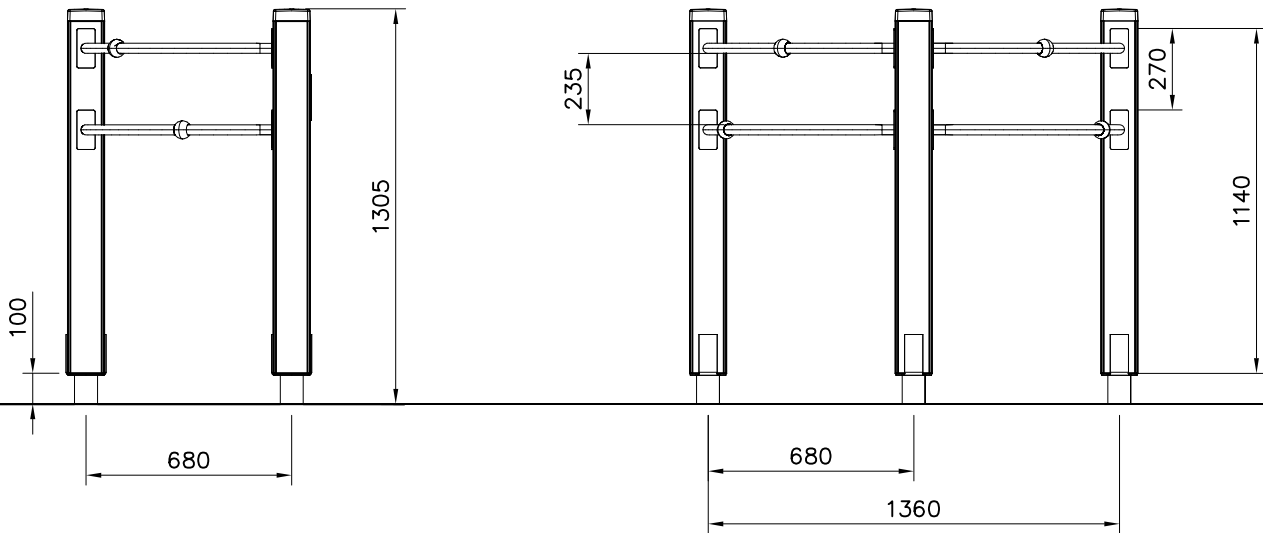

①	706046	PCS	②	705018	PCS
		1			3
				120x120x1170	
③	705505	PCS	④	980109	PCS
		4			6
				Ø4x30	
⑤	905104	PCS	⑥	905761	PCS
		12			3
	M10			120x120x700	
⑦	905830	PCS	⑧	980104	PCS
		3			3
	123x123x40			Ø5x90	
⑨	980123	PCS	⑩	909256	PCS
		44			44
	Ø7x60			Ø16/8.4	
		PCS			PCS
		PCS			PCS
		PCS			PCS

1: 25

Area of Movement 15.1 m²
Training Space 3.1 m²
Max Falling Height 0 mm

1: 40