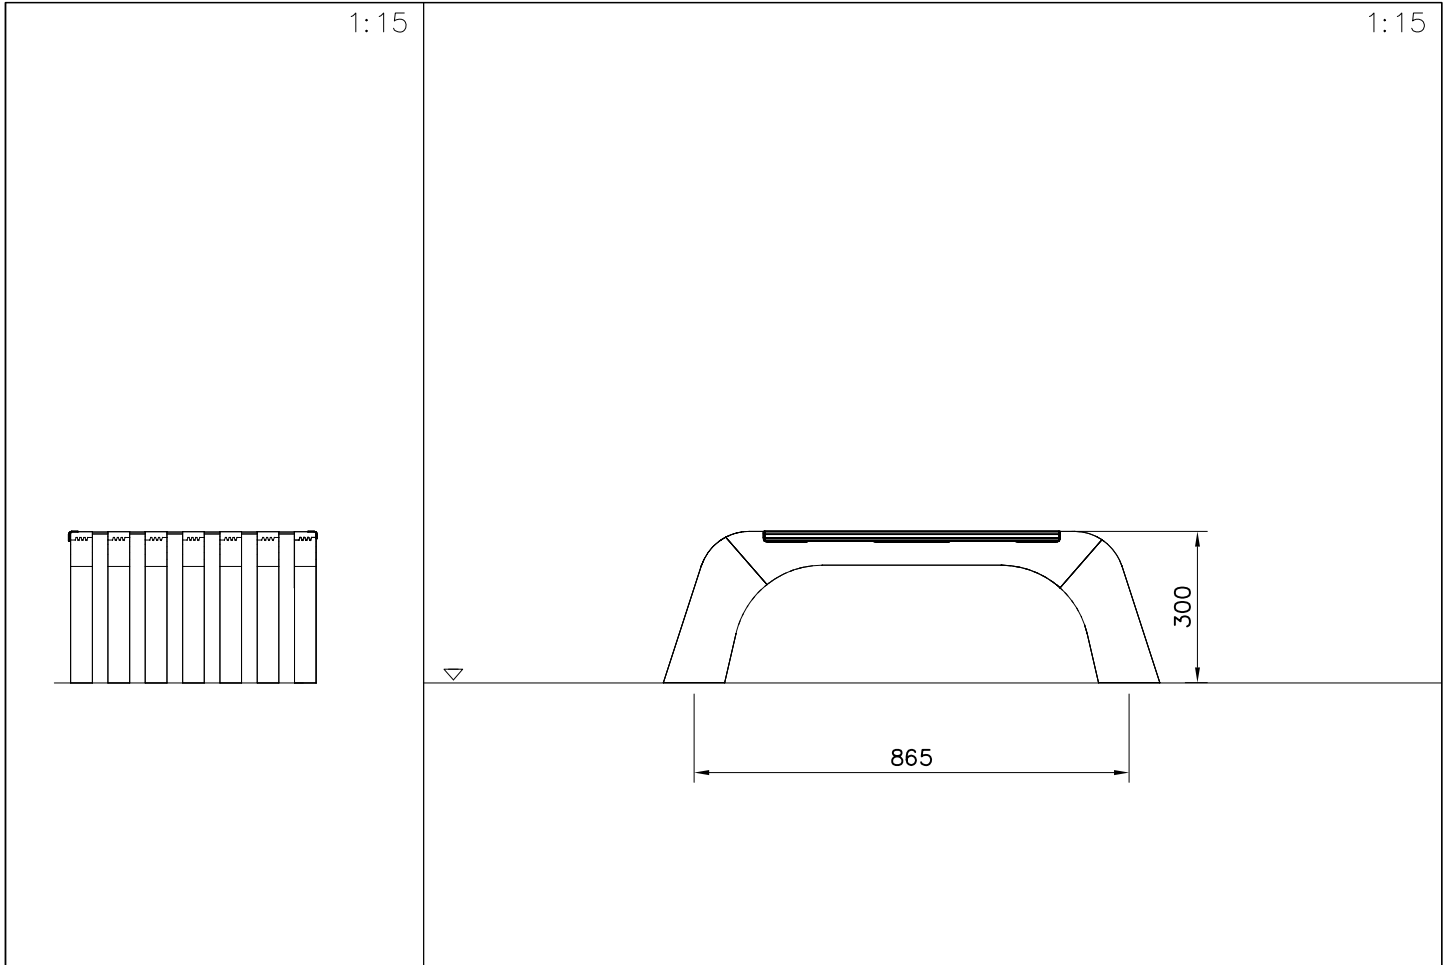

BASE  
DET 22-24  
OR 25-27

① 706017	PCS	② 980109	PCS
	1		6
		Ø4x30	
③ 705428	PCS	④ 902272	PCS
	1		4
		90x90x450	
⑤ 909519	PCS	⑥ 909639	PCS
	4		8
50x380x380		M10x25	
⑦ 909638	PCS	⑧ 909637	PCS
	16		8
Ø20/10.5		M10	
	PCS		PCS
	PCS		PCS
	PCS		PCS

Area of Movement 12 m<sup>2</sup>  
Training Space 5.3 m<sup>2</sup>  
Max Falling Height 300 mm

1:40